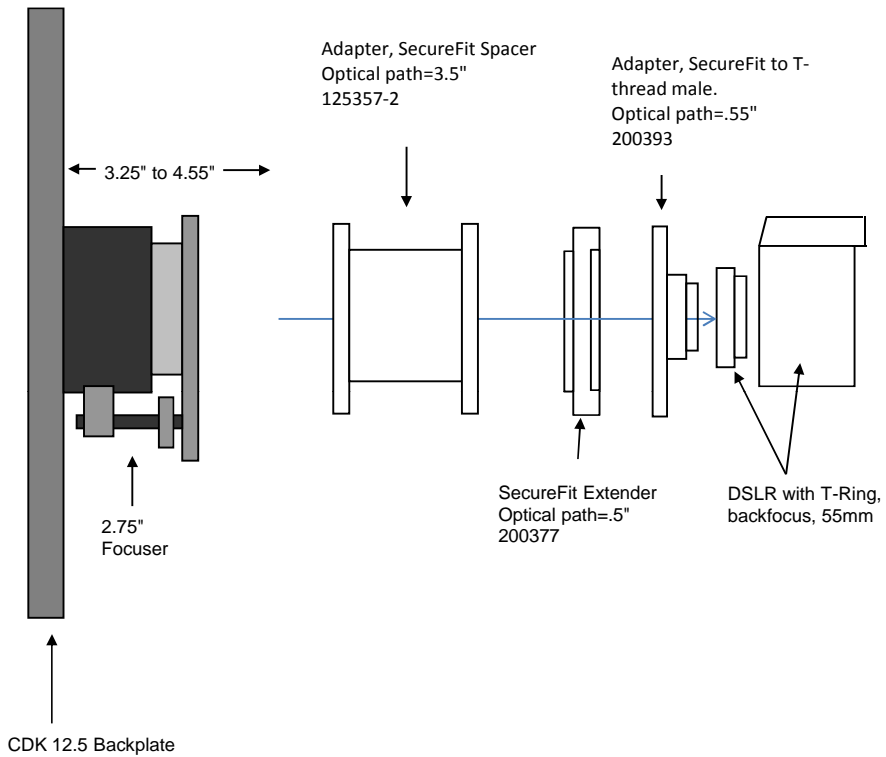

**PLANEWAVE INSTRUMENTS**  
**CDK12.5 SECUREFIT SPACERS FOR DSLR CAMERAS**

<b>DSLR</b>	10.445 remaining BF	
2.75" Focuser (racked in)	3.25	7.195
<b>Focus position (0 to 1.3")</b>	<b>0.48</b>	6.715
SecureFit CCD Spacer - <b>125357-2</b>	3.5	3.215
SecureFit Extender - <b>200377</b>	0.5	2.715
Adapter SecureFit to T-Thread Male - <b>200393</b>	0.55	2.165
DSLR with T adapter - 55mm back focus	2.17	0.00

**PLANEWAVE INSTRUMENTS**  
**CDK17&20 SECUREFIT SPACERS FOR DSLR CAMERAS**

<b>DSLR</b>		8.81 remaining BF
3.5" Focuser (racked in)	3	5.81
Focus position (0 to 1.3")	<b>0.49</b>	5.32
SecureFit CCD Spacer - 200361-2	2.1	3.22
SecureFit Extender	0.5	2.72
Adapter SecureFit to T-Thread Male - <b>200393</b>	0.55	2.17
DSLR with T adapter - 55mm back focus	2.17	0.00