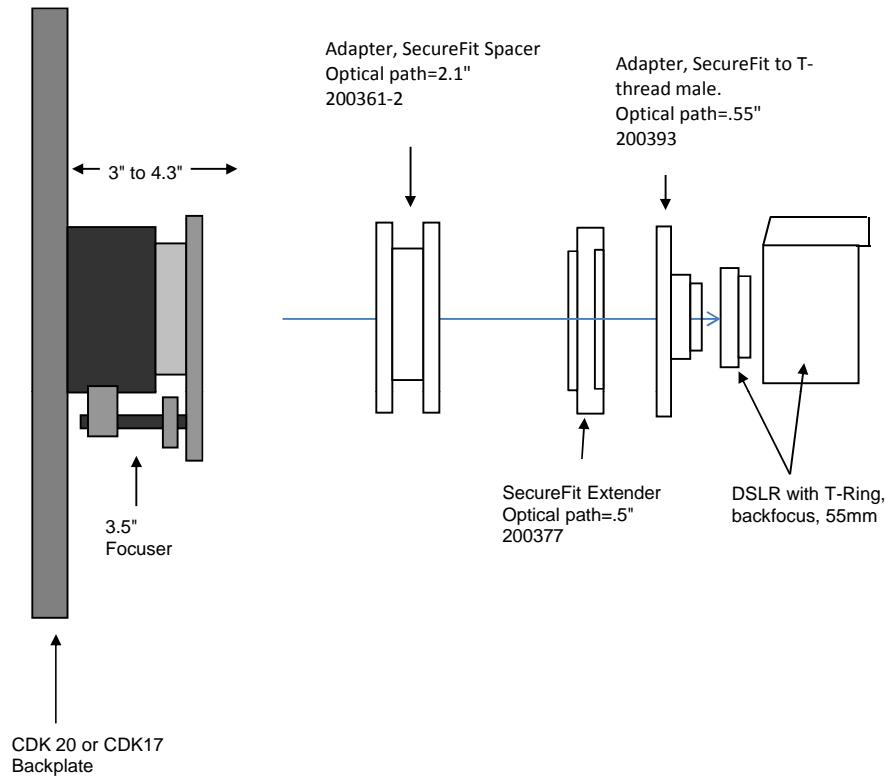

**PLANEWAVE INSTRUMENTS**  
**CDK12.5 SECUREFIT SPACERS FOR DSLR CAMERAS**

<b>DSLR</b>	10.445 remaining BF	
2.75" Focuser (racked in)	3.25	7.195
<b>Focus position (0 to 1.3")</b>	<b>0.48</b>	6.715
SecureFit CCD Spacer - <b>125357-2</b>	3.5	3.215
SecureFit Extender - <b>200377</b>	0.5	2.715
Adapter SecureFit to T-Thread Male - <b>200393</b>	0.55	2.165
DSLR with T adapter - 55mm back focus	2.17	0.00

**PLANEWAVE INSTRUMENTS**  
**CDK17&20 SECUREFIT SPACERS FOR DSLR CAMERAS**

<b>DSLR</b>		8.81 remaining BF
3.5" Focuser (racked in)	3	5.81
Focus position (0 to 1.3")	<b>0.49</b>	5.32
SecureFit CCD Spacer - 200361-2	2.1	3.22
SecureFit Extender	0.5	2.72
Adapter SecureFit to T-Thread Male - <b>200393</b>	0.55	2.17
DSLR with T adapter - 55mm back focus	2.17	0.00