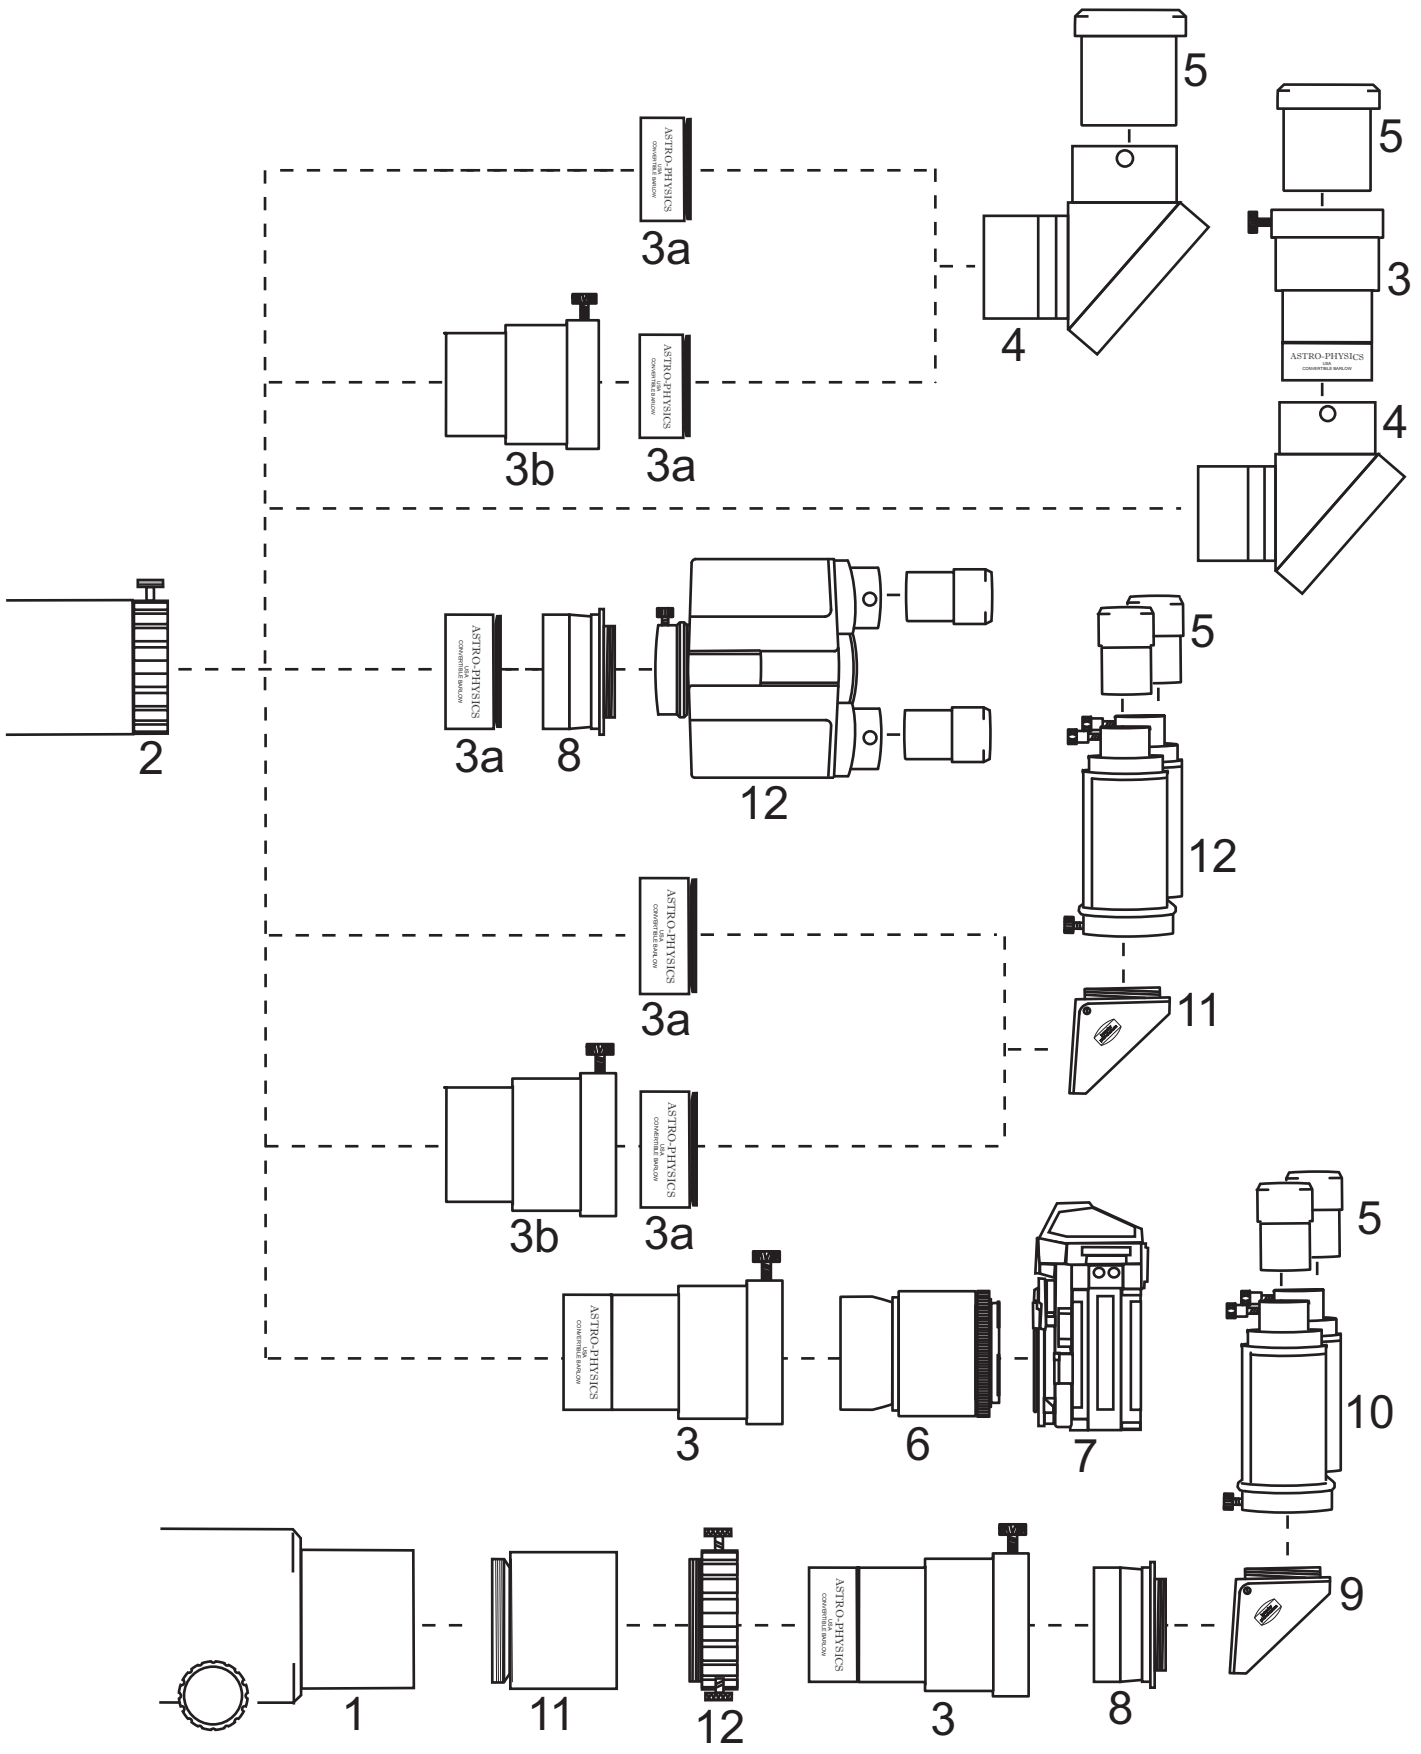

ASTRO-PHYSICS 2" Advanced CONVERTIBLE BARLOW (BARADV)

ASTRO-PHYSICS

2" Advanced CONVERTIBLE BARLOW (BARADV)

1. 2.7" Focuser (27FOC3E)
Supplied with AP refractors, including the Traveler and some Ritchey-Chretien
2. 2" Adapter (ADA2003) or any 2" Telescope Adapter
ADA2003 Supplied with AP refractors
3. 2" Advanced Convertible Barlow (BARADV)
Complete unit
- 3a. 2" Advanced Convertible Barlow (BARADV)
Without 2" Extension (ADA202)
- 3b. 2" Extension - Length 1.75" (ADA202)
Included with Advanced Barlow (BARADV)
4. 2" MaxBright Diagonal (PMDMAX)
5. Eyepieces (only 1.25" Eyepieces will work in the BPBINOVS)
Note: Some eyepieces may not come to focus
6. Camera Adapter with T-Ring for 35mm Camera (PFCT---)
Please Specify t-ring when ordering.
7. 35mm Camera Body
8. 2"/T-2 Tapered Nosepiece (AP16T)
9. Prism Diagonal from Baader Planetarium (BP1)
Included with Giant Binocular Viewer
10. Giant Binocular Viewer from Baader Planetarium (BPBINOVS)
Shown with Quick Change Ring T-2 (Bp7) Attached
11. Thread-On Extension for 2.7" Focuser - Length 2.5" (A1008-A)
12. 2" Adapter with 3 large thumbscrews (ADA2003)