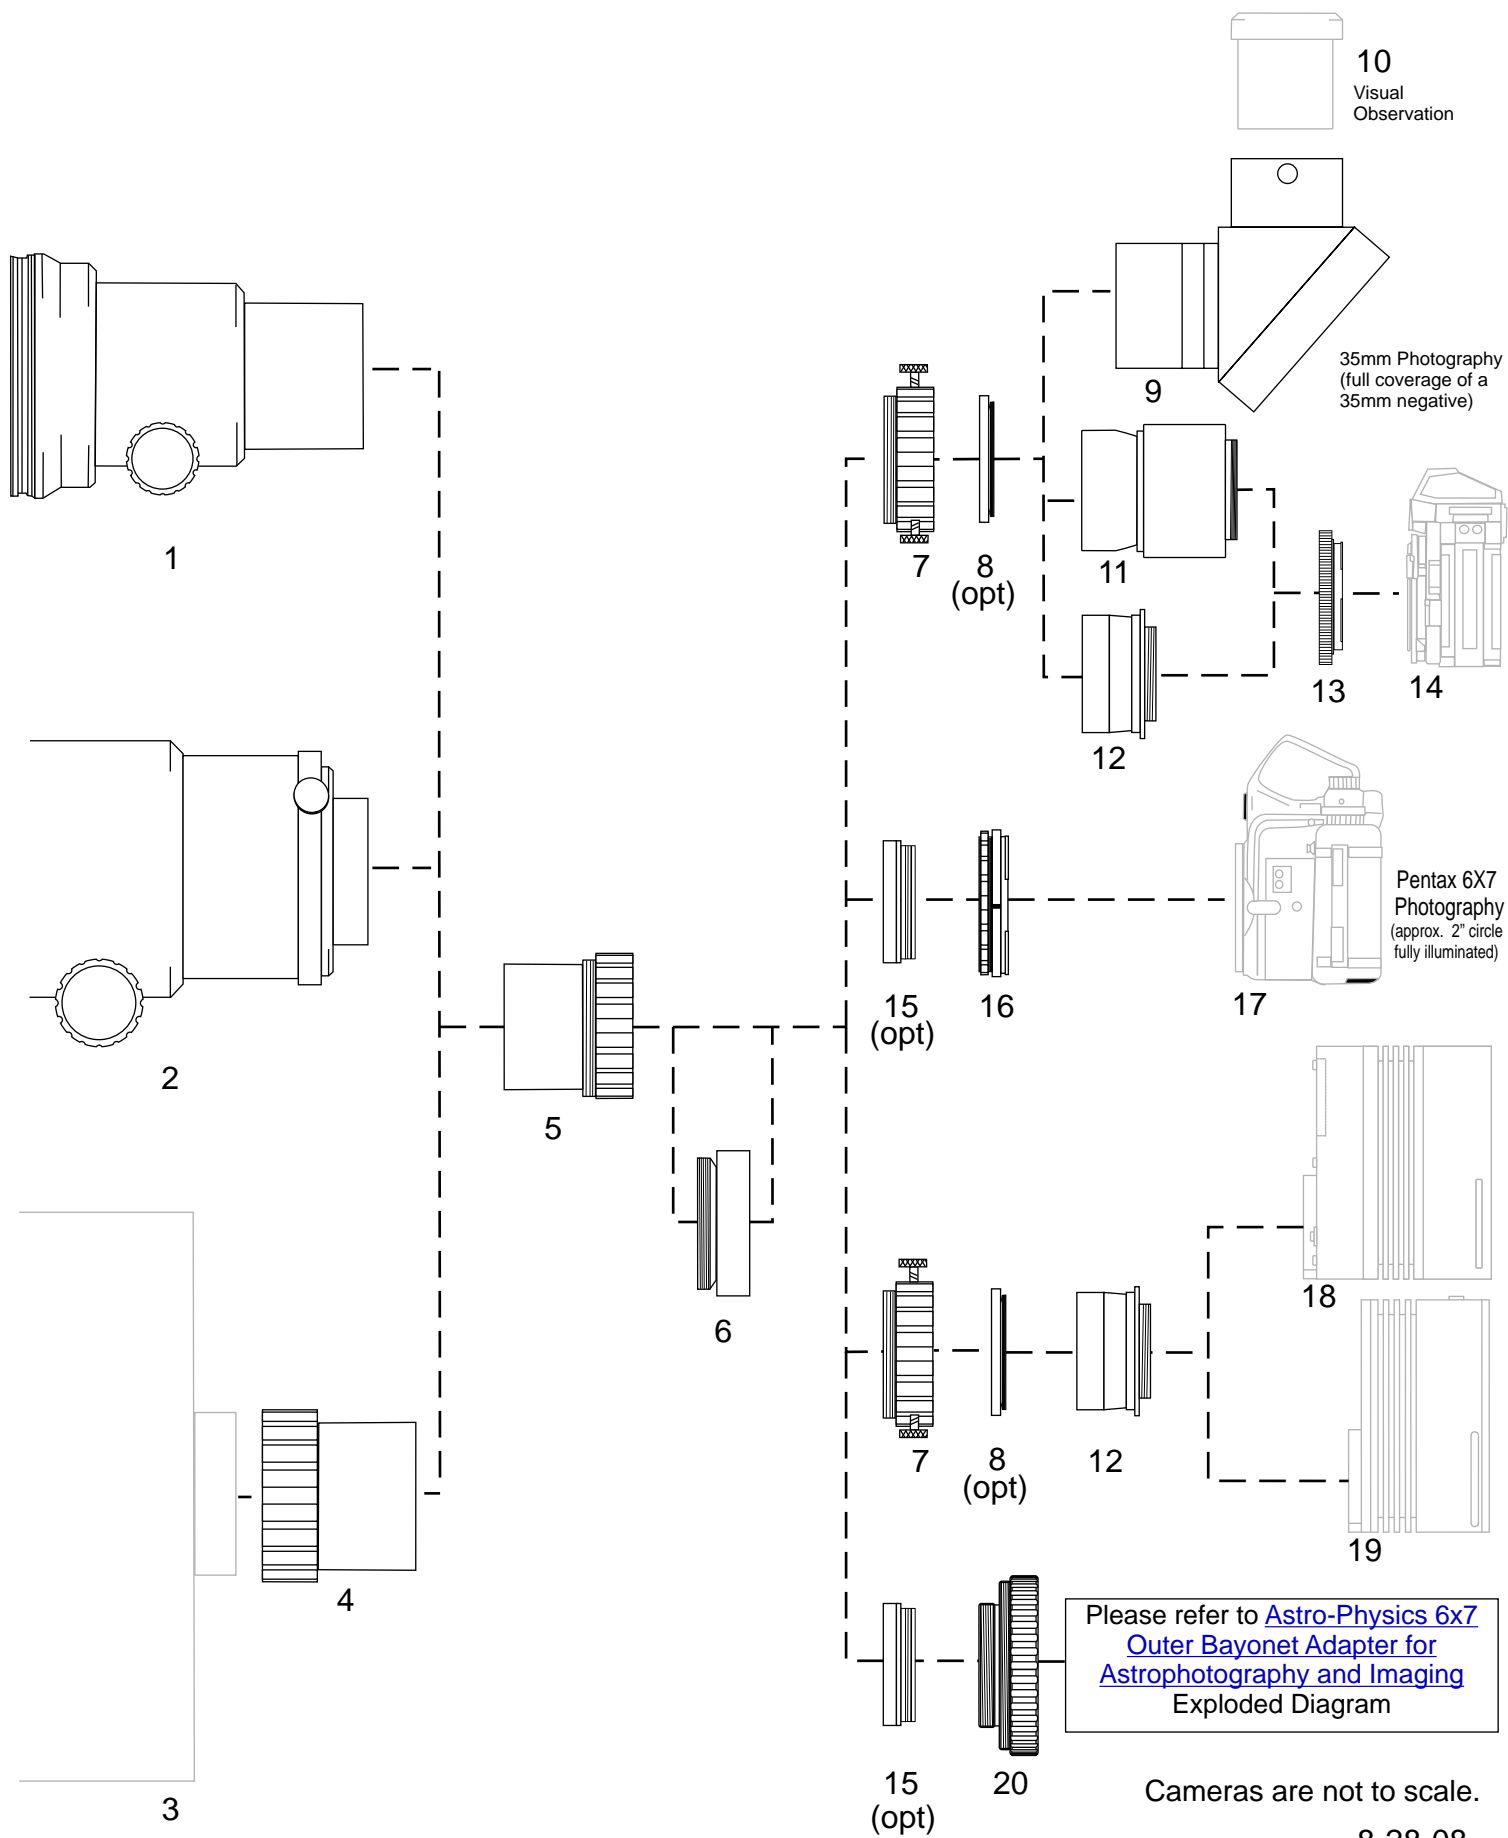

ASTRO-PHYSICS PHOTO-VISUAL TELECOMPRESSOR (.75x)

Cameras are not to scale.

ASTRO-PHYSICS PHOTO-VISUAL TELECOMPRESSOR (.75x)

1. 2.7" Focuser or adapter with 2.7" Astro-Physics thread
(Supplied with AP refractors, including the Traveler and some Ritchey-Chretien)
2. 4" Focuser with 4" to 2.7" adapter
(Supplied with AP refractors, including some Ritchey-Chretien)
3. 10"/12" or 14" Meade Schmidt-Cassegrain Telescope with 3.25" visual back.
4. 2.7" Adapter Threads onto 3.25" back of 10"/12"/14" Meade SCTs (ADASCTLM27)
5. Photo-Visual Telecompressor (0.75x) (27TVPH)
Threaded for optional 58mm filters
6. Thread-on Extensions for 2.7" Focuser. Available in various lengths: 2.5" (A1008); 1.75" (A3502); 1.25" (A3504); 0.75" (A3503). (optional)
Note: Use of different extensions will result in different field compressions at the focal plane. Please refer to the "Astro-Physics Photo-Visual Telecompressor (27TVPH) and CCD Telecompressor (CCDT67) Spacing, Compression Calculation and Coverage" document on our Technical Support page for more information.
7. 2" Adapter with three large thumbscrews and brass locking ring (ADA2003)
Supplied with AP refractors
8. 2" Filter for 48mm thread (optional)
9. 2" MaxBright Diagonal (PMDMAX). Threaded for optional 48mm filters
10. Wide Field Eyepiece
Note: Some eyepieces may not come to focus
11. Prime Focus Camera Adapter (PFCT)
Threaded for optional 48mm filters. Please Specify t-ring when ordering.
12. 2"/T-2 Tapered Nosepiece (AP16T)
13. 35mm Camera T-ring, purchased with PFCT or separately.
14. SLR Camera Body - 35mm or Digital
15. Gel Filter for 2.7" Field Flattener (27GEL1) (optional)
CANNOT be used in direct connection to the 27TVPH or without an extension 1.25" or longer.
16. 6X7 Pentax Camera Adapter for Use with Telecompressor (ADA67P). Adapter without optics, not the same as Pentax camera adapter with field flattener (67PF462, 67PF56, 67PF58, 67PF69, 67PF7)
17. Pentax 6X7 Camera Body
18. CCD camera with T-thread mount (i.e. SBIG ST Series) with Color Filter Wheel
19. CCD camera with T-thread mount (i.e. SBIG ST Series) without Color Filter Wheel
20. 6x7 Outer Bayonet Adapter for Astro-Physics 2.7" Thread (ADA2767).